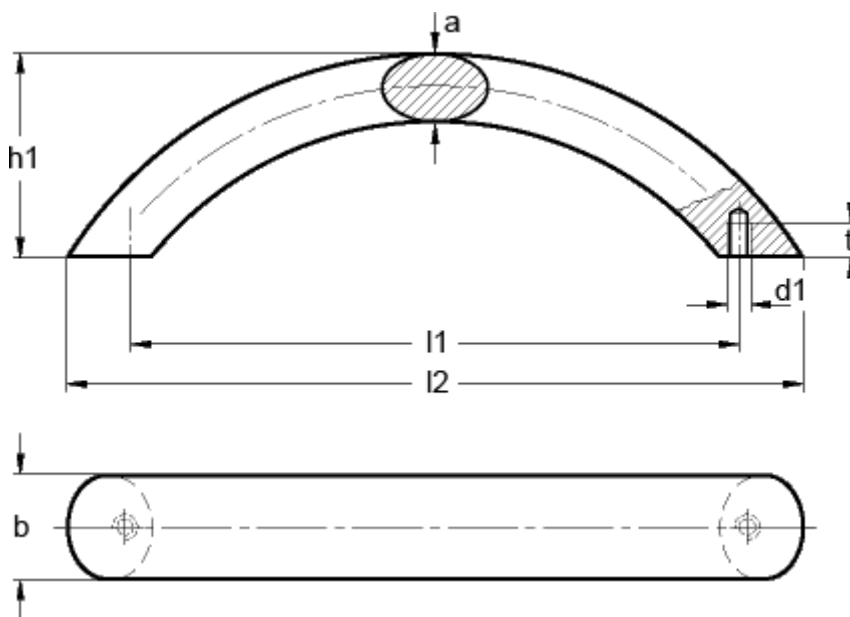

Article number: 201711167

Description: E+G Arch handle GN 565.4-26-192-A-SR

Measures

a	= 17
b	= 26
d1	= M8
h1	= 57
l1	= 192
l2	= 227
t min	= 12.0